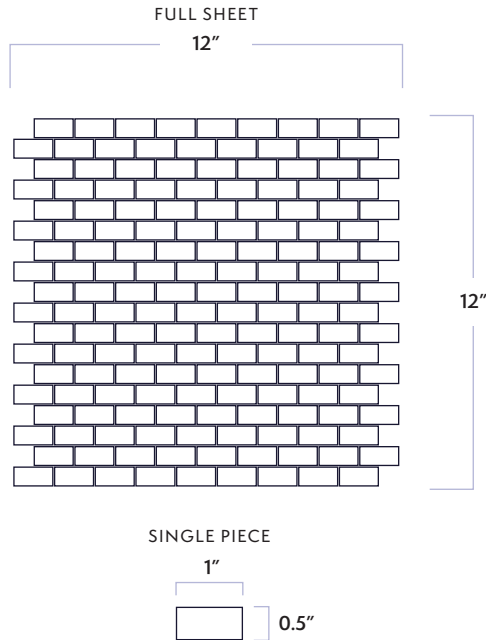

Pietra Bello

Petite Brick Mosaic

DATE REVISED: JUNE 2023

WALKER
ZANGER™

MATERIAL	Natural Stone
FINISH	Honed
THICKNESS	3/8"
SHEET SIZE	12" x 12"
COVERAGE SQFT/PIECE	1.000 SqFt
MOUNTING	Mesh

AVAILABLE COLORS